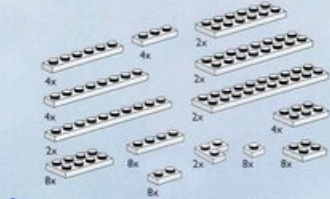

O. #5320 Small White Plates
66 pieces. $3.99

42 Plates in Two Colors
$4.99 each per color.

- **S. #5146 Blue** ■
- **T. #5147 Red** ■